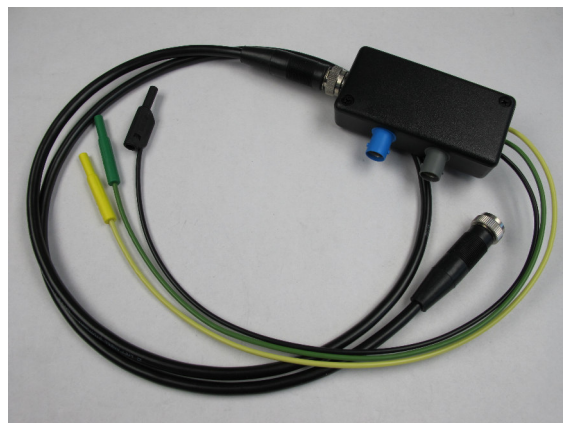

Accessories (optional)

	adapter box TRIGGER INPUT
	TRIGGER OUTPUT cable
	REMOTE cable
	Extension SIGNAL OUT

Consumables

	connecting cable red-blue
	other:

Accessories DC-**STIMULATOR MR**

	INNER BOX
	OUTER BOX
	ELECTRODE CABLE
	STIMULATOR CABLE
	BOX CABLE

ATTENTION!

Please always send the external charger and the connecting cable red-blue in addition to your stimulator!

DC-STIMULATOR – Shipping case

The DC-STIMULATOR / PLUS comes in a plastic shipping case cushioned with foam, thus ensuring safe and reliable shipment. Please always use the shipping case for any shipment of your device.

The optional MR accessories comes in a plastic shipping case, too. In any case of shipment please use this shipping case.

External charger

Mascott 2116.

Older systems: Ansmann ACS 110 Traveller

Connecting cable

Please always attach!

Accessories

Depending on the specification of your DC-STIMULATOR PLUS some of the following accessories might not be available on the system.

Adapter box TRIGGER INPUT

Extension SIGNAL OUT