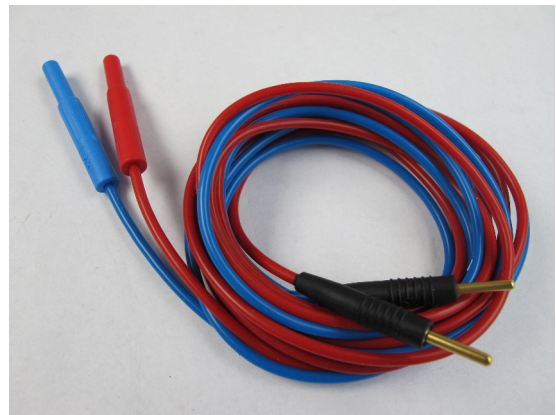

Connecting cable

Please always attach!