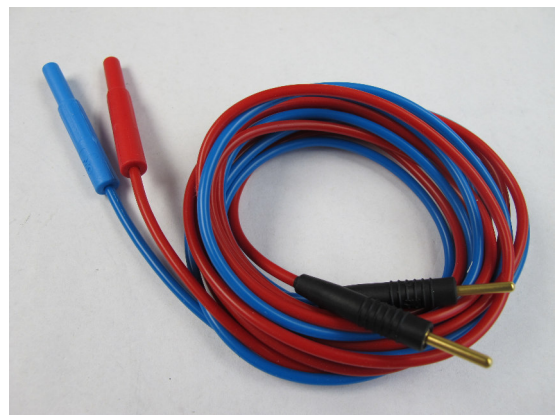

Connecting cable

Please always attach!