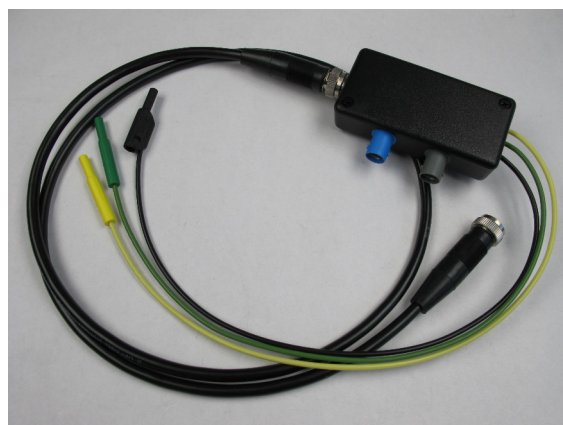

ATTENTION!

Please always send the external charger and the connecting cable red-blue in addition to your stimulator!

DC-STIMULATOR – Shipping case

The DC-STIMULATOR / PLUS comes in a plastic shipping case cushioned with foam, thus ensuring safe and reliable shipment. Please always use the shipping case for any shipment of your device.

The optional MR accessories comes in a plastic shipping case, too. In any case of shipment please use this shipping case.

External charger

Mascott 2116.
Older systems: Ansmann ACS 110 Traveller

Connecting cable

Please always attach!

Accessories

Depending on the specification of your DC-STIMULATOR PLUS some of the following accessories might not be available on the system.

Adapter box TRIGGER INPUT

Extension SIGNAL OUT

Accessories DC-STIMULATOR MR

OUTER BOX

INNER BOX

STIMULATOR CABLE

ELECTRODE CABLE

BOX CABLE